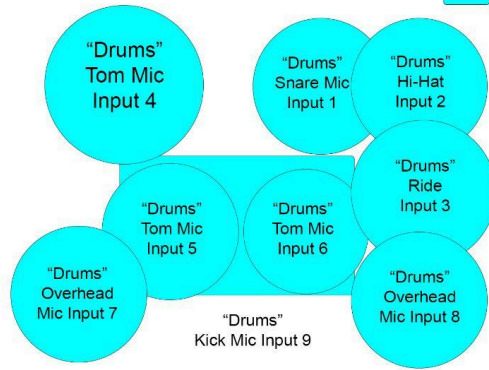

### Jason Parkerson's Bass Rig

**Gallian Kruger Head** A/C 120V  
 Direct Input for FOH  
 XLR on Head Unit  
**GK 4x12 Cab**

"Bass Guitar" Input: 4 - Mixer

### Britton Daniel's Guitar Rig

**Carvin Bel Air**  
**2x12**  
 Mics: Sennheiser e609  
 SM57 A/C 120V

"Guitar" Mic Input: 3&4 - Mixer

**William Daniel**  
 Lead Vocals/Drummer - Center Stage  
 Singer Mic Input: 1  
 Mic: SM58 - **Cut Low, Enhance Mid and High EQ**

**Monitor 1** A/C 120V

"Drums" = Snake Inputs

**Guitar Rack Stage Right**

**Jason Parkerson**  
**Bass Guitar**  
**Stage Left**

**Bass Pedalboard** A/C 120V

**Monitor 3** A/C 120V

**Britton Daniels**  
**Guitar - Stage Right**  
 Backing Vocals Input: 2  
 Mic: SM58

**Guitar Pedalboard** A/C 120V

**Monitor 2** A/C 120V

1. Vocal Mic - Will Daniel	9. Floor Tom: Snake input 4	17
2. Backing Vox - Britton Daniels	10. Rack Tom: Snake input 5	18
3. Guitar Mic 1	11. Rack Tom: Snake input 6	19
4. Guitar Mic 2	12. Overhead 1: Snake input 7	20
5. Bass Guitar - Jason Parkerson	13. Overhead 2: Snake input 8	21
6. Snare: Snake input 1	14. Kick: Snake input 9	22
7. Hi Hat: Snake input 2	15	23
8. Ride: Snake input 3	16	24